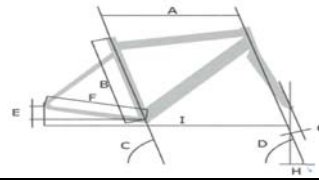

CADILLAC AR2.4 BICYCLE FIT & INFORMATION CHART

Frame Size	Top Tube Length-A	Stem Length	Crank Length	Chainstay-F	Seat Angle-C	Head Angle-D	Wheelbase-I	Standover Height	Recommended Height
17"	21"	90 MM	175 MM	17.7"	73	71	42.8	29"	5' 2" - 5' 7"